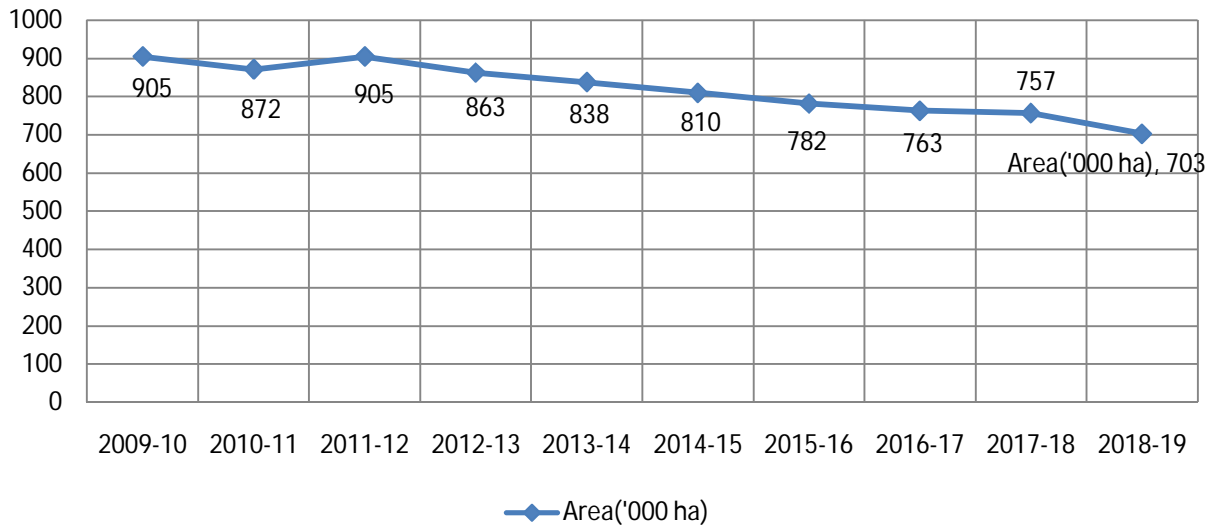

Area('000 ha) of Raw Jute in India (2009-19)

Production(Lakh bales) of Raw Jute in India (2009-19)

Yield (Kg/ ha) of Raw Jute in India (2009-19)