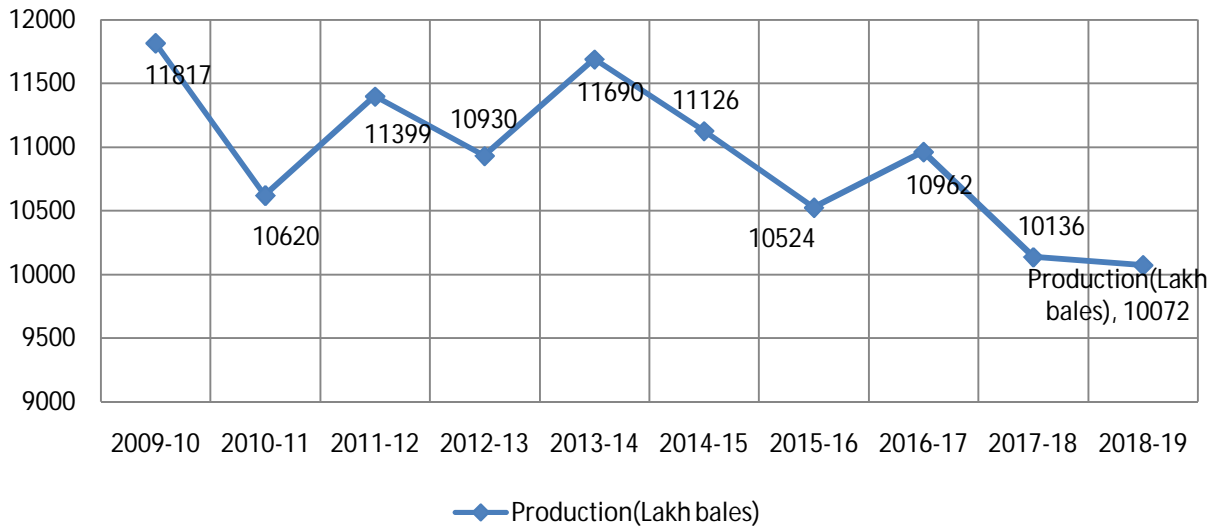

Area('000 ha) of Raw Jute in India (2009-19)

Production(Lakh bales) of Raw Jute in India (2009-19)

Yield (Kg/ ha) of Raw Jute in India (2009-19)